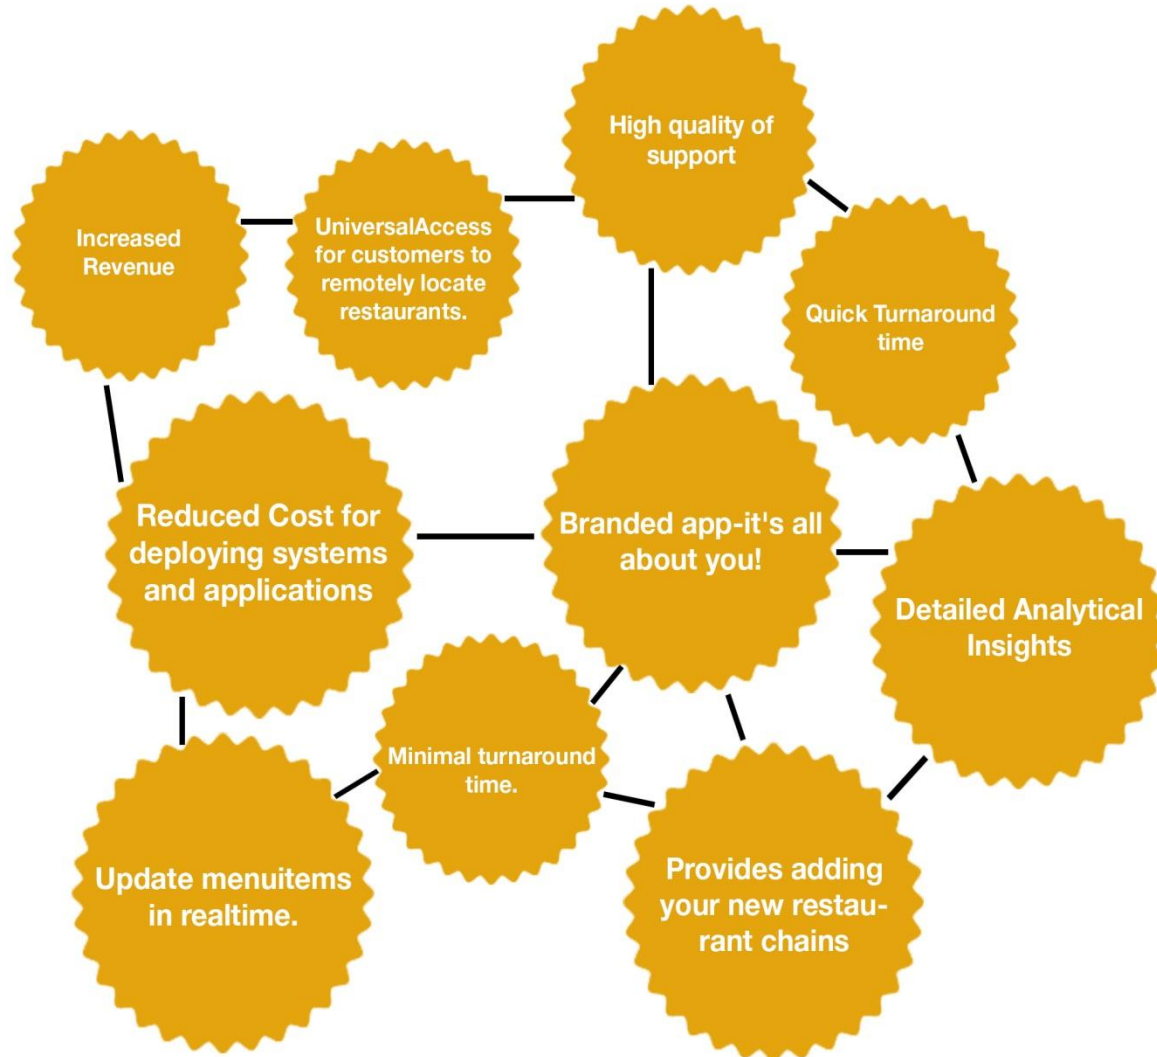

Why SmartDine?

Manage your go-go business with demanding marketing